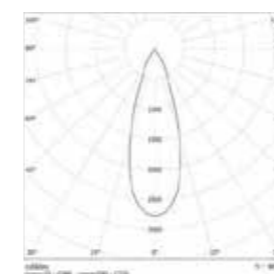

BEAM ANGLE

PRODUCT APPLICATION

Shopping centers, Malls, Hospitals, Shops, Offices, Schools, Restaurants, General Lighting etc..

PRODUCT DIMENSION

Model	H mm	W mm	L mm
SIR-S-X-20W-S/T-XXXX	119	105	105
SIR-R-X-20W-S/T-XXXX	119	105	---

20W

Sirius Down Light

PRODUCT DETAILS

Family Name	Sirius
Part Number	SIR-X-X-35W-S/T-XXXX
Cutout	Ø120mm
Size(HxWxL)	145x133mm/145x133x133mm
Driver	35 Watt constant current (dimming optional)
Color Rendering Index CRI	80% or 90%
Beam Angle	10° / 24° / 38°
Storage Temperature	- 40 - +85°C
IP Rating	-IP20
Lifespan	50,000 Hours
COB type	Citizen, Cree, Philips, Bridglux
Input	220 / 50- 60Hz
Power Factor Correction PFC	>.90
Reflector Color	Sand gold / White/ Chrome/ Silver / Pearl Black/ Black
Flux	4200 Lumen
Correlated Color Temperature CCT	2700K / 3000K / 4000K
Warranty	Up to 5 Years

BEAM ANGLE

PRODUCT APPLICATION

Shopping centers, Malls, Hospitals, Shops, Offices, Schools, Restaurants, General Lighting etc..

PRODUCT DIMENSION

Model	H mm	W mm	L mm
SIR-S-X-35W-S/T-XXXX	145	133	133
SIR-R-X-35W-S/T-XXXX	145	133	---