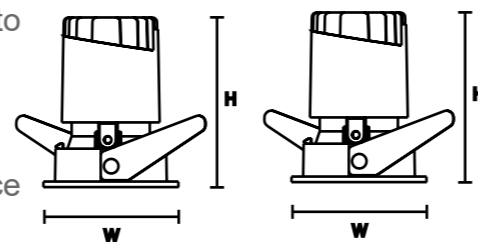

BEAM ANGLE

PRODUCT APPLICATION

Shopping centers, Malls, Hospitals, Shops, Offices, Schools, Restaurants, General Lighting etc..

PRODUCT DIMENSION

Model	H mm	W mm	L mm
SIR-S-X-12W-S/T-XXXX	104	86	86
SIR-R-X-12W-S/T-XXXX	104	86	---

12W

Sirius Down Light

PRODUCT DETAILS

Family Name	Sirius
Part Number	SIR-X-X-20W-S/T-XXXX
Cutout	Ø95mm
Size(HxWxL)	119x105mm/119x105x105mm
Driver	20 Watt constant current (dimming optional)
Color Rendering Index CRI	80% or 90%
Beam Angle	10° / 24° / 38°
Storage Temperature	- 40 - +85°C
IP Rating	-IP20
Lifespan	50,000 Hours
COB type	Citizen, Cree, Philips, Bridglux
Input	220 / 50- 60Hz
Power Factor Correction PFC	>.90
Reflector Color	Sand gold / White/ Chrome/ Silver / Pearl Black/ Black
Flux	2400 Lumen
Correlated Color Temperature CCT	2700K / 3000K / 4000K
Warranty	Up to 5 Years

FEATURES

- ◆ Reflector cover, 6 colors are optional to meet the needs of different occasions.
- ◆ The Driver is included and it can be IP20 or IP67 (as an option) and PF>0.9. Dimming Optional.
- ◆ Deep reflection cup, UGR < 16.
- ◆ Suitable for all kinds of ceiling thickness, maximum, up to 30mm.
- ◆ Light is filtered through reflecting cup and anti-glare honeycomb to effectively reduce excess beam.
- ◆ Rotate 355 degrees horizontally. Every rotation is just right.
- ◆ Pre-embedded design, quick installation and convenient maintenance of lamps and lanterns.
- ◆ Innovation and High Efficiency Black Light Mirror.
- ◆ Four-stop tilt angle adjustment, positioning circle inside, and ni-stop are just right.

BEAM ANGLE

PRODUCT APPLICATION

Shopping centers, Malls, Hospitals, Shops, Offices, Schools, Restaurants, General Lighting etc..

PRODUCT DIMENSION

Model	H mm	W mm	L mm
SIR-S-X-20W-S/T-XXXX	119	105	105
SIR-R-X-20W-S/T-XXXX	119	105	---