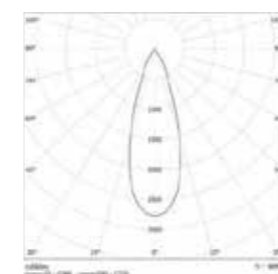

BEAM ANGLE

PRODUCT APPLICATION

Shopping centers, Malls, Hospitals, Shops, Offices, Schools, Restaurants, General Lighting etc..

PRODUCT DIMENSION

Model	H mm	W mm	L mm
SIR-S-X-5W-S/T-XXXX	73	60	60
SIR-R-X-5W-S/T-XXXX	73	60	---

5W

Sirius Down Light

PRODUCT DETAILS

Family Name	Sirius
Part Number	SIR-X-X-12W-S/T-XXXX
Cutout	Ø75mm
Size(HxWxL)	104x86mm/104x86x86mm
Driver	12 Watt constant current (dimming optional)
Color Rendering Index CRI	80% or 90%
Beam Angle	10° / 24° / 38°
Storage Temperature	- 40 - +85°C
IP Rating	-IP20
Lifespan	50,000 Hours
COB type	Citizen, Cree, Philips, Bridglux
Input	220 / 50- 60Hz
Power Factor Correction PFC	>.90
Reflector Color	Sand gold / White/ Chrome/ Silver / Pearl Black/ Black
Flux	1440 Lumen
Correlated Color Temperature CCT	2700K / 3000K / 4000K
Warranty	Up to 5 Years

BEAM ANGLE

PRODUCT APPLICATION

Shopping centers, Malls, Hospitals, Shops, Offices, Schools, Restaurants, General Lighting etc..

PRODUCT DIMENSION

Model	H mm	W mm	L mm
SIR-S-X-12W-S/T-XXXX	104	86	86
SIR-R-X-12W-S/T-XXXX	104	86	---