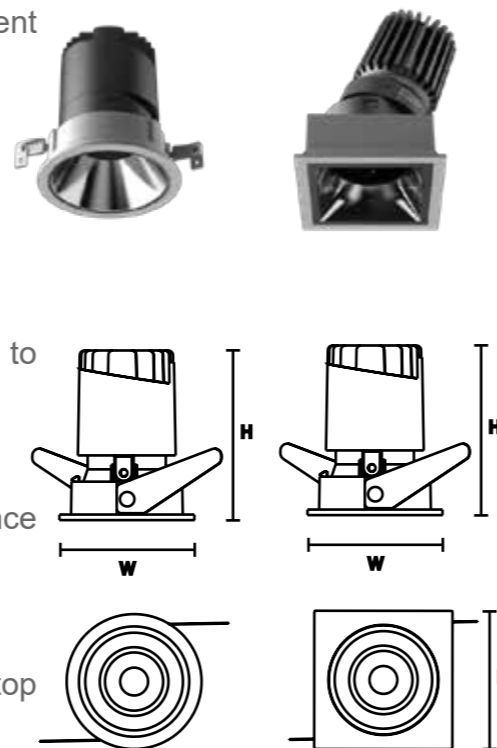

Suitable for all kinds of ceiling thickness, Maximum up to 30mm.

Can be dimmable (through direct control or via network).

Sirius Down Light

PRODUCT DETAILS

Family Name	Sirius
Part Number	SIR-X-X-5W-S/T-XXXX
Cutout	Ø50mm
Size(HxWxL)	73x60mm/73x60x60mm
Driver	5 Watt constant current (dimming optional)
Color Rendering Index CRI	80% or 90%
Beam Angle	10° / 24° / 38°
Storage Temperature	- 40 - +85°C
IP Rating	-IP20
Lifespan	50,000 Hours
COB type	Citizen, Cree, Philips, Bridglux
Input	220 / 50- 60Hz
Power Factor Correction PFC	>.90
Reflector Color	Sand gold / White/ Chrome/ Silver / Pearl Black/ Black
Flux	600 Lumen
Correlated Color Temperature CCT	2700K / 3000K / 4000K
Warranty	Up to 5 Years

FEATURES

- ◆ Reflector cover, 6 colors are optional to meet the needs of different occasions.
- ◆ The Driver is included and it can be IP20 or IP67 (as an option) and PF>0.9. Dimming Optional.
- ◆ Deep reflection cup, UGR < 16.
- ◆ Suitable for all kinds of ceiling thickness, maximum, up to 30mm.
- ◆ Light is filtered through reflecting cup and anti-glare honeycomb to effectively reduce excess beam.
- ◆ Rotate 355 degrees horizontally. Every rotation is just right.
- ◆ Pre-embedded design, quick installation and convenient maintenance of lamps and lanterns.
- ◆ Innovation and High Efficiency Black Light Mirror.
- ◆ Four-stop tilt angle adjustment, positioning circle inside, and ni-stop are just right.

BEAM ANGLE

PRODUCT APPLICATION

Shopping centers, Malls, Hospitals, Shops, Offices, Schools, Restaurants, General Lighting etc..

PRODUCT DIMENSION

Model	H mm	W mm	L mm
SIR-S-X-5W-S/T-XXXX	73	60	60
SIR-R-X-5W-S/T-XXXX	73	60	---