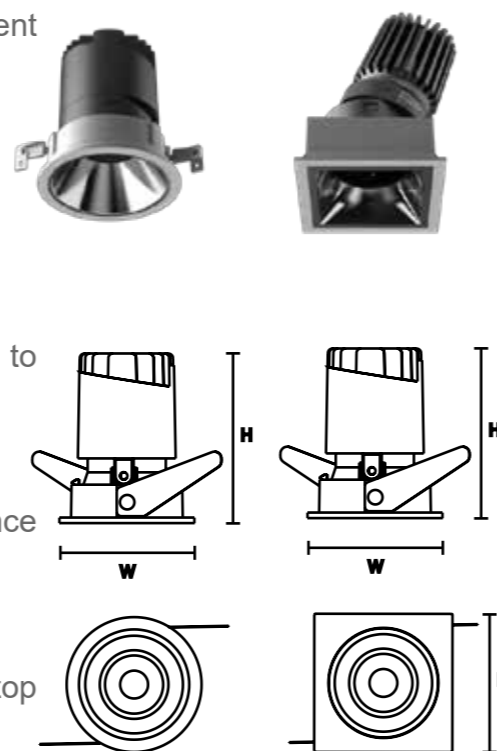

BEAM ANGLE

PRODUCT APPLICATION

Shopping centers, Malls, Hospitals, Shops, Offices, Schools, Restaurants, General Lighting etc..

PRODUCT DIMENSION

Model	H mm	W mm	L mm
SIR-S-X-5W-S/T-XXXX	73	60	60
SIR-R-X-5W-S/T-XXXX	73	60	---

5W

Sirius Down Light

PRODUCT DETAILS

Family Name	Sirius
Part Number	SIR-X-X-12W-S/T-XXXX
Cutout	Ø75mm
Size(HxWxL)	104x86mm/104x86x86mm
Driver	12 Watt constant current (dimming optional)
Color Rendering Index CRI	80% or 90%
Beam Angle	10° / 24° / 38°
Storage Temperature	- 40 - +85°C
IP Rating	-IP20
Lifespan	50,000 Hours
COB type	Citizen, Cree, Philips, Bridglux
Input	220 / 50- 60Hz
Power Factor Correction PFC	>.90
Reflector Color	Sand gold / White/ Chrome/ Silver / Pearl Black/ Black
Flux	1440 Lumen
Correlated Color Temperature CCT	2700K / 3000K / 4000K
Warranty	Up to 5 Years

FEATURES

- ◆ Reflector cover, 6 colors are optional to meet the needs of different occasions.
- ◆ The Driver is included and it can be IP20 or IP67 (as an option) and PF>0.9. Dimming Optional.
- ◆ Deep reflection cup, UGR < 16.
- ◆ Suitable for all kinds of ceiling thickness, maximum, up to 30mm.
- ◆ Light is filtered through reflecting cup and anti-glare honeycomb to effectively reduce excess beam.
- ◆ Rotate 355 degrees horizontally. Every rotation is just right.
- ◆ Pre-embedded design, quick installation and convenient maintenance of lamps and lanterns.
- ◆ Innovation and High Efficiency Black Light Mirror.
- ◆ Four-stop tilt angle adjustment, positioning circle inside, and ni-stop are just right.

BEAM ANGLE

PRODUCT APPLICATION

Shopping centers, Malls, Hospitals, Shops, Offices, Schools, Restaurants, General Lighting etc..

PRODUCT DIMENSION

Model	H mm	W mm	L mm
SIR-S-X-12W-S/T-XXXX	104	86	86
SIR-R-X-12W-S/T-XXXX	104	86	---