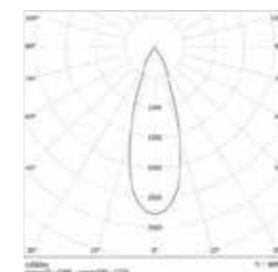

Suitable for all kinds of ceiling thickness, Maximum up to 30mm.

Can be dimmable (through direct control or via network).

Sirius Down Light

PRODUCT DETAILS

Family Name	Sirius
Part Number	SIR-X-X-5W-S/T-XXXX
Cutout	Ø50mm
Size(HxWxL)	73x60mm/73x60x60mm
Driver	5 Watt constant current (dimming optional)
Color Rendering Index CRI	80% or 90%
Beam Angle	10° / 24° / 38°
Storage Temperature	- 40 - +85°C
IP Rating	-IP20
Lifespan	50,000 Hours
COB type	Citizen, Cree, Philips, Bridglux
Input	220 / 50- 60Hz
Power Factor Correction PFC	>.90
Reflector Color	Sand gold / White/ Chrome/ Silver / Pearl Black/ Black
Flux	600 Lumen
Correlated Color Temperature CCT	2700K / 3000K / 4000K
Warranty	Up to 5 Years

BEAM ANGLE

PRODUCT APPLICATION

Shopping centers, Malls, Hospitals, Shops, Offices, Schools, Restaurants, General Lighting etc..

PRODUCT DIMENSION

Model	H mm	W mm	L mm
SIR-S-X-5W-S/T-XXXX	73	60	60
SIR-R-X-5W-S/T-XXXX	73	60	---

5W

Sirius Down Light

PRODUCT DETAILS

Family Name	Sirius
Part Number	SIR-X-X-12W-S/T-XXXX
Cutout	Ø75mm
Size(HxWxL)	104x86mm/104x86x86mm
Driver	12 Watt constant current (dimming optional)
Color Rendering Index CRI	80% or 90%
Beam Angle	10° / 24° / 38°
Storage Temperature	- 40 - +85°C
IP Rating	-IP20
Lifespan	50,000 Hours
COB type	Citizen, Cree, Philips, Bridglux
Input	220 / 50- 60Hz
Power Factor Correction PFC	>.90
Reflector Color	Sand gold / White/ Chrome/ Silver / Pearl Black/ Black
Flux	1440 Lumen
Correlated Color Temperature CCT	2700K / 3000K / 4000K
Warranty	Up to 5 Years