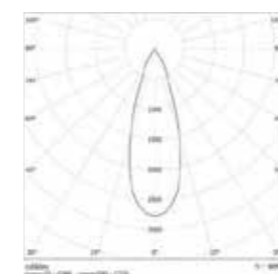

BEAM ANGLE

PRODUCT APPLICATION

Shopping centers, Malls, Hospitals, Shops, Offices, Schools, Restaurants, General Lighting etc..

PRODUCT DIMENSION

Model	H mm	W mm	L mm
SIR-S-X-12W-S/T-XXXX	104	86	86
SIR-R-X-12W-S/T-XXXX	104	86	---

12W

Sirius Down Light

PRODUCT DETAILS

Family Name	Sirius
Part Number	SIR-X-X-20W-S/T-XXXX
Cutout	Ø95mm
Size(HxWxL)	119x105mm/119x105x105mm
Driver	20 Watt constant current (dimming optional)
Color Rendering Index CRI	80% or 90%
Beam Angle	10° / 24° / 38°
Storage Temperature	- 40 - +85°C
IP Rating	-IP20
Lifespan	50,000 Hours
COB type	Citizen, Cree, Philips, Bridglux
Input	220 / 50- 60Hz
Power Factor Correction PFC	>.90
Reflector Color	Sand gold / White/ Chrome/ Silver / Pearl Black/ Black
Flux	2400 Lumen
Correlated Color Temperature CCT	2700K / 3000K / 4000K
Warranty	Up to 5 Years

BEAM ANGLE

PRODUCT APPLICATION

Shopping centers, Malls, Hospitals, Shops, Offices, Schools, Restaurants, General Lighting etc..

PRODUCT DIMENSION

Model	H mm	W mm	L mm
SIR-S-X-20W-S/T-XXXX	119	105	105
SIR-R-X-20W-S/T-XXXX	119	105	---