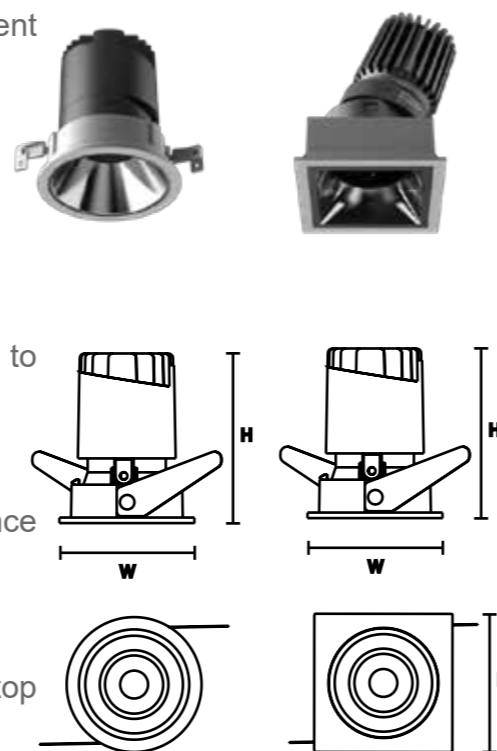

BEAM ANGLE

PRODUCT APPLICATION

Shopping centers, Malls, Hospitals, Shops, Offices, Schools, Restaurants, General Lighting etc..

PRODUCT DIMENSION

Model	H mm	W mm	L mm
SIR-S-X-20W-S/T-XXXX	119	105	105
SIR-R-X-20W-S/T-XXXX	119	105	---

20W

Sirius Down Light

PRODUCT DETAILS

Family Name	Sirius
Part Number	SIR-X-X-35W-S/T-XXXX
Cutout	Ø120mm
Size(HxWxL)	145x133mm/145x133x133mm
Driver	35 Watt constant current (dimming optional)
Color Rendering Index CRI	80% or 90%
Beam Angle	10° / 24° / 38°
Storage Temperature	- 40 - +85°C
IP Rating	-IP20
Lifespan	50,000 Hours
COB type	Citizen, Cree, Philips, Bridglux
Input	220 / 50- 60Hz
Power Factor Correction PFC	>.90
Reflector Color	Sand gold / White/ Chrome/ Silver / Pearl Black/ Black
Flux	4200 Lumen
Correlated Color Temperature CCT	2700K / 3000K / 4000K
Warranty	Up to 5 Years

FEATURES

- ◆ Reflector cover, 6 colors are optional to meet the needs of different occasions.
- ◆ The Driver is included and it can be IP20 or IP67 (as an option) and PF>0.9. Dimming Optional.
- ◆ Deep reflection cup, UGR < 16.
- ◆ Suitable for all kinds of ceiling thickness, maximum, up to 30mm.
- ◆ Light is filtered through reflecting cup and anti-glare honeycomb to effectively reduce excess beam.
- ◆ Rotate 355 degrees horizontally. Every rotation is just right.
- ◆ Pre-embedded design, quick installation and convenient maintenance of lamps and lanterns.
- ◆ Innovation and High Efficiency Black Light Mirror.
- ◆ Four-stop tilt angle adjustment, positioning circle inside, and ni-stop are just right.

BEAM ANGLE

PRODUCT APPLICATION

Shopping centers, Malls, Hospitals, Shops, Offices, Schools, Restaurants, General Lighting etc..

PRODUCT DIMENSION

Model	H mm	W mm	L mm
SIR-S-X-35W-S/T-XXXX	145	133	133
SIR-R-X-35W-S/T-XXXX	145	133	---