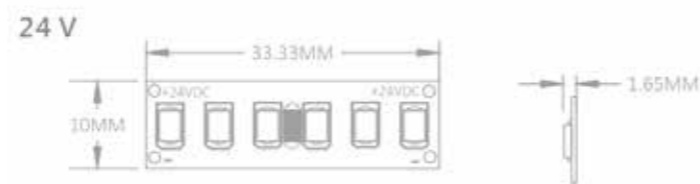

3000K
6000K

120

50 000
Hours

CRI
> 95

IP 20/65

Up to
5 Year
Guarantee